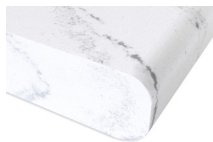

GRANITE COLLECTION

2020

GRANITE

HIMALAYAN WHITE

ROMANIA X

COLONIAL WHITE

SILVER PEARL

NERO ORION

EDGE PROFILES

1/2"
ROUND OVER

3/8" DOUBLE
ROUND OVER

BULLNOSE

DEMI
BULLNOSE

EASED

SMALL OGEE

BEVEL