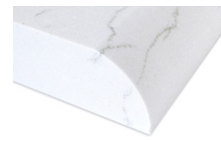

EDGE PROFILES

1/2"
ROUND OVER

3/8" DOUBLE
ROUND OVER

BULLNOSE

DEMI
BULLNOSE

EASED

SMALL OGEE

BEVEL