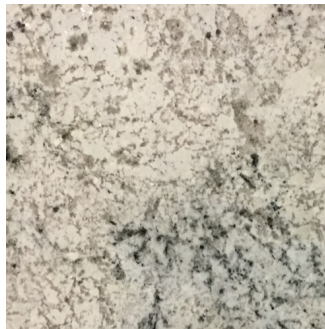

GRANITE COLLECTION

2020

GRANITE

HIMALAYAN WHITE

ROMANIA X

COLONIAL WHITE

SILVER PEARL

NERO ORION

EDGE PROFILES

1/2"
ROUND OVER

3/8" DOUBLE
ROUND OVER

BULLNOSE

DEMI
BULLNOSE

EASED

SMALL OGEE

BEVEL