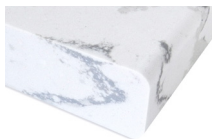

EDGE PROFILES

1/2"
ROUND OVER

3/8" DOUBLE
ROUND OVER

BULLNOSE

DEMI
BULLNOSE

EASED

SMALL OGEE

BEVEL