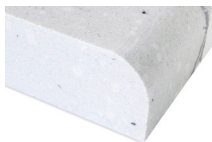

GRANITE COLLECTION

2020

GRANITE

HIMALAYAN WHITE

ROMANIA X

COLONIAL WHITE

SILVER PEARL

NERO ORION

EDGE PROFILES

1/2"
ROUND OVER

3/8" DOUBLE
ROUND OVER

BULLNOSE

DEMI
BULLNOSE

EASED

SMALL OGEE

BEVEL