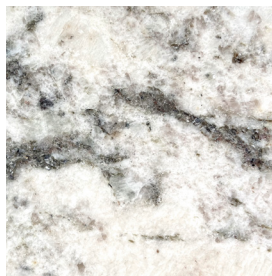

GRANITE COLLECTION

2021

AVAILABLE IN A POLISHED FINISH:

1 YEAR WARRANTY

HIMALAYAN WHITE

ROMANIX

TANGIER

CASABLANCA

VIA LATTEA

GRAPHITE GREY

AVAILABLE IN A TEXTURED FINISH:

GRAPHITE GREY
CARESSE FINISH

ABYSS
LEATHER FINISH