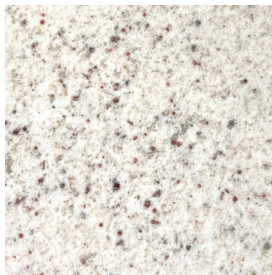

GRANITE COLLECTION

2021

AVAILABLE IN A POLISHED FINISH:

1 YEAR WARRANTY

HIMALAYAN WHITE

ROMANIX

TANGIER

CASABLANCA

VIA LATTEA

GRAPHITE GREY

AVAILABLE IN A TEXTURED FINISH:

GRAPHITE GREY
CARESSE FINISH

ABYSS
LEATHER FINISH