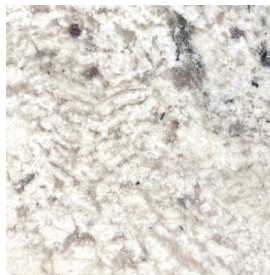

GRANITE COLLECTION

2021

AVAILABLE IN A POLISHED FINISH:

1 YEAR WARRANTY

HIMALAYAN WHITE

ROMANIX

TANGIER

CASABLANCA

VIA LATTEA

GRAPHITE GREY

AVAILABLE IN A TEXTURED FINISH:

GRAPHITE GREY
CARESSE FINISH

ABYSS
LEATHER FINISH