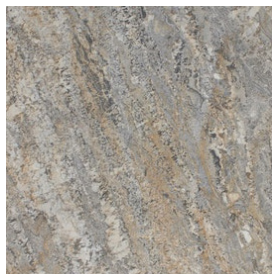

GRANITE COLLECTION

2021

AVAILABLE IN A POLISHED FINISH:

SIBERIA

SMOKY WHITE

TANGIER

BLUE JEANS

VIA LATTEA

GRAPHITE GREY

AVAILABLE IN A TEXTURED FINISH:

GRAPHITE GREY
CARESSE FINISH

NERO ORION
BRUSHED FINISH