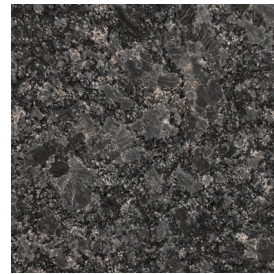

GRANITE COLLECTION

2021

AVAILABLE IN A POLISHED FINISH:

SIBERIA

SMOKY WHITE

TANGIER

BLUE JEANS

VIA LATTEA

GRAPHITE GREY

AVAILABLE IN A TEXTURED FINISH:

GRAPHITE GREY
CARESSE FINISH

NERO ORION
BRUSHED FINISH