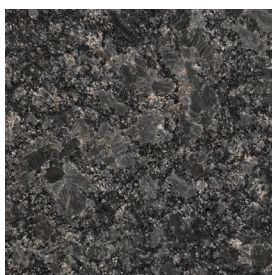

GRANITE COLLECTION

2021

AVAILABLE IN A POLISHED FINISH:

SIBERIA

SMOKY WHITE

TANGIER

BLUE JEANS

VIA LATTEA

GRAPHITE GREY

AVAILABLE IN A TEXTURED FINISH:

GRAPHITE GREY
CARESSE FINISH

NERO ORION
BRUSHED FINISH