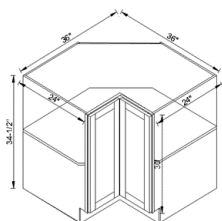

**DB12-3 DB15-3 DB18-3 DB21-3 DB24-3 DB30-3**

Drawer Base 12"    Drawer Base 15"    Drawer Base 18"  
 Drawer Base 21"    Drawer Base 24"    Drawer Base 30"  
 Three Drawer base cabinet

**BLB36/42 BLB42/45 BLB48/51**

Base Blind Corner Cabinet  
 Single door single drawer blind corner base cabinet with 1 adjustable shelf.

**SB30 SB33 SB36**

Sink Base 30"-2D-1H    Sink Base 33"-2D-1H    Sink Base 36"-2D-1H  
 Double door sink base cabinet with one false drawer

**BMD30**

Base Microwave Cabinet  
 Single drawer

**LSB33 LSB36**

Lazy Susan Base Cabinet  
 Two rotate lazy susan baskets mounted on 3/4" thick fixed shelf

**BSC36**

Base Square Corner Cabine  
 Adjustable Single Shelf