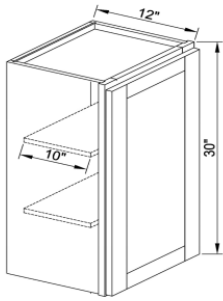

W0930 W1230 W1530 W1830 W2130

30" High × 12" Deep single door wall cabinet
Single door wall cabinet with 2 adjustable shelves.

W2430 W2730 W3030 W3330 W3630 W3930 W4230 W4830

30" High × 12" Deep double door wall cabinet
Double door wall cabinet with 2 adjustable shelves.

W0936 W1236 W1536 W1836 W2136

36" High × 12" Deep single door wall cabinet
Single door wall cabinet with 2 adjustable shelves.

W2436 W2736 W3036 W3336 W3636 W3936 W4236 W4836

36" High × 12" Deep double door wall cabinet
Double door wall cabinet with 2 adjustable shelves.

W0942 W1242 W1542 W1842 W2142

42" High × 12" Deep single door wall cabinet
Single door wall cabinet with 3 adjustable shelves.