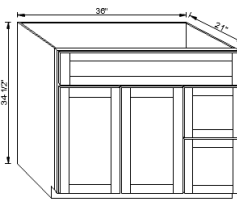

VSD36L

Double Door Vanity Sink Base Comnination Cabinet

Vanity Sink Drawer Left 36"W*21"D*34-1/2"H-2D-2DRA-1Header