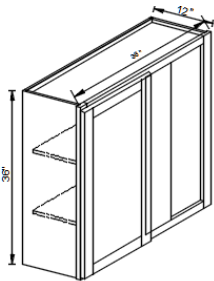

WBC3636

Blind Wall Cabinet (L/R Universal)
Single door with 2 adjustable shelves.