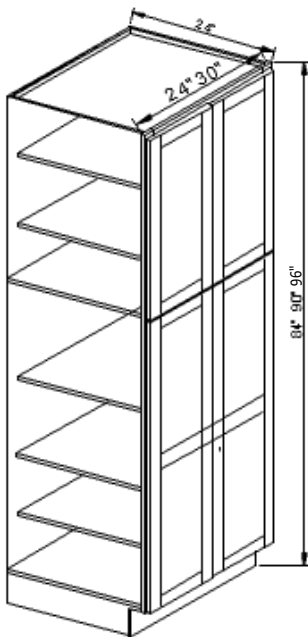

**KD30/36**

Vanity Knee Drawer  
 Vanity Knee drawer includes side mount close drawer glide

**WP188424** Pantry cabinet 18"W×84"H×24"D - 2D

**WP189024** Pantry cabinet 18"W×90"H×24"D - 2D

**WP189624** Pantry cabinet 18"W×96"H×24"D - 2D

**WP248424** Pantry cabinet 24"W×84"H×24"D-4D

**WP249024** Pantry cabinet 24"W×90"H×24"D-4D

**WP2496-24** Pantry cabinet 24"W×96"H×24"D-4D

**WP308424** Pantry cabinet 30"W×84"H×24"D-4D

**WP309024** Pantry cabinet 30"W×90"H×24"D-4D