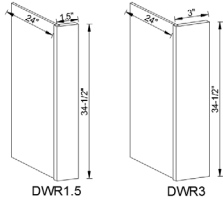

DWR1.5 DWR3

Dishwasher Return