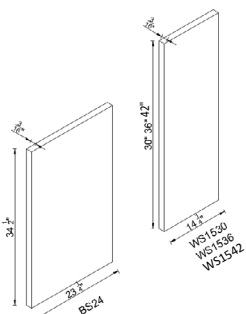

**WP248424** Pantry cabinet 24"W×84"H×24"D-4D

**WP249024** Pantry cabinet 24"W×90"H×24"D-4D

**WP2496-24** Pantry cabinet 24"W×96"H×24"D-4D

**WP308424** Pantry cabinet 30"W×84"H×24"D-4D

**WP309024** Pantry cabinet 30"W×90"H×24"D-4D

**WP309624** Pantry cabinet 30"W×96"H×24"D-4D

**DWR1.5 DWR3**

Dishwasher Return

- |             |                       |             |                       |
|-------------|-----------------------|-------------|-----------------------|
| <b>F330</b> | Wall Fillers 3"W×30"H | <b>F630</b> | Wall Fillers 6"W×30"H |
| <b>F336</b> | Wall Fillers 3"W×36"H | <b>F636</b> | Wall Fillers 6"W×36"H |
| <b>F342</b> | Wall Fillers 3"W×42"H | <b>F642</b> | Wall Fillers 6"W×42"H |
| <b>F396</b> | Wall Fillers 3"W×96"H | <b>F696</b> | Wall Fillers 6"W×96"H |