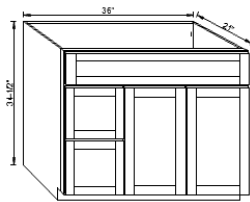

VSD30R

Single Door Vanity Sink Base Comnination Cabinet

Vanity Sink Drawer Right 30"W*21"D*34-1/2"H-1D-2-DRA-1Header