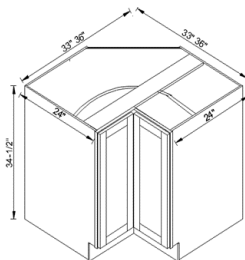

**DB12-3 DB15-3 DB18-3 DB21-3 DB24-3 DB30-3**

Drawer Base 12"    Drawer Base 15"    Drawer Base 18"  
 Drawer Base 21"    Drawer Base 24"    Drawer Base 30"  
 Three Drawer base cabinet

**BLB36/42 BLB42/45 BLB48/51**

Base Blind Corner Cabinet  
 Single door single drawer blind corner base cabinet with 1 adjustable shelf.

**SB30 SB33 SB36**

Sink Base 30"-2D-1H    Sink Base 33"-2D-1H    Sink Base 36"-2D-1H  
 Double door sink base cabinet with one false drawer

**BMD30**

Base Microwave Cabinet  
 Single drawer

**LSB33 LSB36**

Lazy Susan Base Cabinet  
 Two rotate lazy susan baskets mounted on 3/4" thick fixed shelf

**BSC36**

Base Square Corner Cabine  
 Adjustable Single Shelf