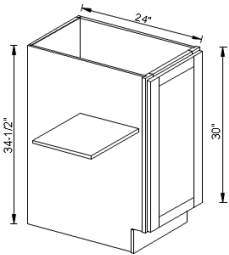

**WDC2430 WDC2436**

Diagonal Corner Wall Cabinet  
Single door with 2 adjustable shelves.

**WDC2442**

Diagonal Corner Wall Cabinet  
Single door with 3 adjustable shelves.

**BWB18**

Waste Base Cabinet 18"W\*24"D\*34-1/2"H  
Single Drawer and Double Waste Can

**B09FHD**

Base 9"W\*24"D\*34-1/2"H-1D-1S  
Single door base cabinet with 1 adjustable shelf

**B12 B15 B18 B21**

Base 12"-1D-1DRA      Base 15"-1D-1DRA  
Base 18"-1D-1DRA      Base 21"-1D-1DRA  
Single door single drawer base cabinet with 1 adjustable shelf