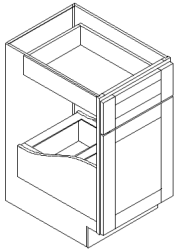

BWB18

Waste Base Cabinet 18"W*24"D*34-1/2"H
Single Drawer and Double Waste Can