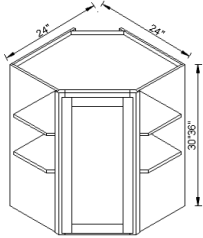

**WBC4236**

Blind Wall Cabinet (L/R Universal)  
Single door with 2 adjustable shelves.

**WBC3042 WBC3642**

Blind Wall Cabinet (L/R Universal)  
Single door with 3 adjustable shelves.

**WBC4242**

Blind Wall Cabinet (L/R Universal)  
Single door with 3 adjustable shelves.