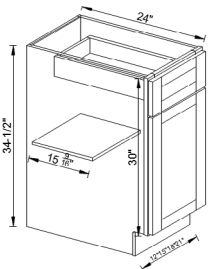

**WDC2430 WDC2436**

Diagonal Corner Wall Cabinet  
Single door with 2 adjustable shelves.

**WDC2442**

Diagonal Corner Wall Cabinet  
Single door with 3 adjustable shelves.

**BWB18**

Waste Base Cabinet 18"W\*24"D\*34-1/2"H  
Single Drawer and Double Waste Can

**B09FHD**

Base 9"W\*24"D\*34-1/2"H-1D-1S  
Single door base cabinet with 1 adjustable shelf

**B12 B15 B18 B21**

Base 12"-1D-1DRA      Base 15"-1D-1DRA  
Base 18"-1D-1DRA      Base 21"-1D-1DRA  
Single door single drawer base cabinet with 1 adjustable shelf