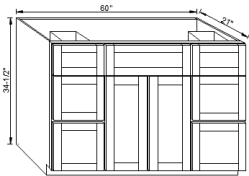

VSD60D

Double Door & Six Drawer Vanity Sink Base Combination Cabinet
2 Door 6 drawers with 1 false drawer front

VSD54DD

Double Sink Combination Vanity Base Cabinet
2 Door 3 drawers with 2 false drawer front

VSD60DD

Double Sink Combination Vanity Base Cabinet
4 Door 3 drawers with 2 false drawer front

KD30/36

Vanity Knee Drawer
Vanity Knee drawer includes side mount close drawer glide