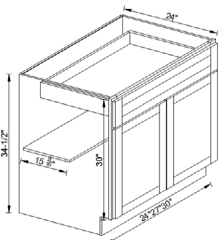

**WDC2430 WDC2436**

Diagonal Corner Wall Cabinet  
Single door with 2 adjustable shelves.

**WDC2442**

Diagonal Corner Wall Cabinet  
Single door with 3 adjustable shelves.

**BWB18**

Waste Base Cabinet 18"W\*24"D\*34-1/2"H  
Single Drawer and Double Waste Can

**B09FHD**

Base 9"W\*24"D\*34-1/2"H-1D-1S  
Single door base cabinet with 1 adjustable shelf

**B12 B15 B18 B21**

Base 12"-1D-1DRA      Base 15"-1D-1DRA  
Base 18"-1D-1DRA      Base 21"-1D-1DRA  
Single door single drawer base cabinet with 1 adjustable shelf