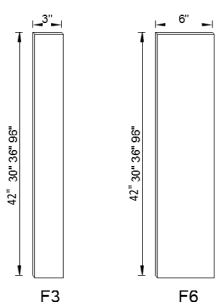

F330	Wall Fillers 3"W×30"H	F630	Wall Fillers 6"W×30"H
F336	Wall Fillers 3"W×36"H	F636	Wall Fillers 6"W×36"H
F342	Wall Fillers 3"W×42"H	F642	Wall Fillers 6"W×42"H
F396	Wall Fillers 3"W×96"H	F696	Wall Fillers 6"W×96"H