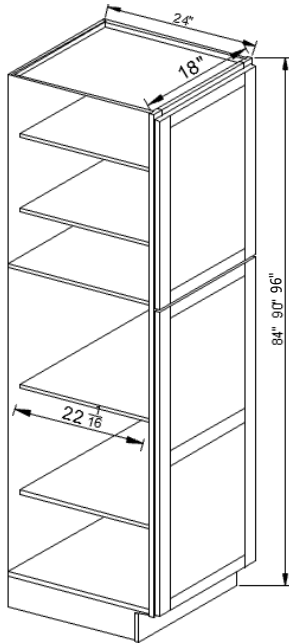

WP188424 Pantry cabinet 18"W×84"H×24"D - 2D

WP189024 Pantry cabinet 18"W×90"H×24"D - 2D

WP189624 Pantry cabinet 18"W×96"H×24"D - 2D