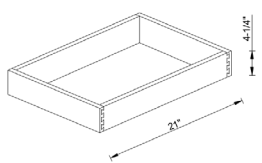

ROT18	Roll out tray 18	ROT21	Roll out tray 21
ROT24	Roll out tray 24	ROT27	Roll out tray 27
ROT30	Roll out tray 30	ROT33	Roll out tray 33
ROT36	Roll out tray 36