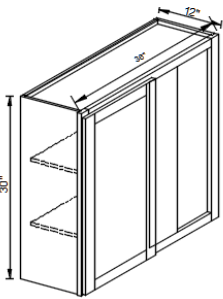

**W302415 W362415 W392415**

W" Wide × 15" Deep double door wall cabinet  
Double door with 1 shelf

**WBC3030**

Blind Wall Cabinet (L/R Universal)  
Single door with 2 adjustable shelves.

**WBC3036**

Blind Wall Cabinet (L/R Universal)  
Single door with 2 adjustable shelves.