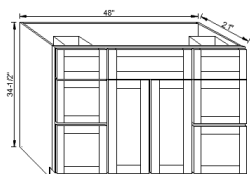

VSD36R

Double Door Vanity Sink Base Comnination Cabinet

Vanity Sink Drawer Right 36"W*21"D*34-1/2"H-1D-2DRA-1Header