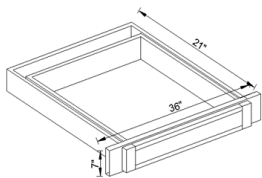

VSD60DD

Double Sink Combination Vanity Base Cabinet
4 Door 3 drawers with 2 false drawer front