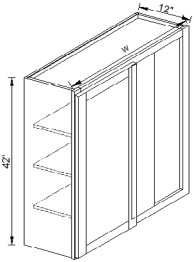

WBC3042 WBC3642

Blind Wall Cabinet (L/R Universal)
Single door with 3 adjustable shelves.