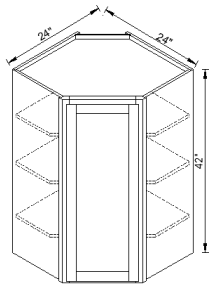

WDC2442

Diagonal Corner Wall Cabinet
Single door with 3 adjustable shelves.