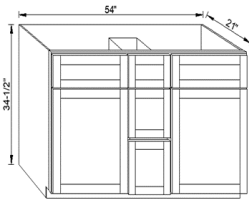

Vanity Sink Drawer Right 36"W\*21"D\*34-1/2"H-1D-2DRA-1Header

**VSD48D**

Double Door & Six Drawer Vanity Sink Base Combination Cabinet

2 Door 6 drawers with 1 false drawer front

**VSD60D**

Double Door & Six Drawer Vanity Sink Base Combination Cabinet  
 2 Door 6 drawers with 1 false drawer front