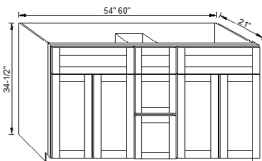

VSD54DD

Double Sink Combination Vanity Base Cabinet
2 Door 3 drawers with 2 false drawer front