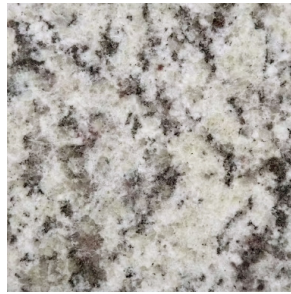

WHITE NAPOLI
POLISHED
SENSA - GRANITE