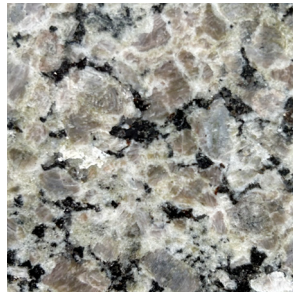

2CM Eased

2CM Bottom Bevel

Mitered

DELICATUS ICE

NATURAL STONE COLLECTION

Our natural stone collection features unique designs
showcasing the beauty of granite and quartzite.

MAJESTIC WHITE
POLISHED
SENSA - GRANITE