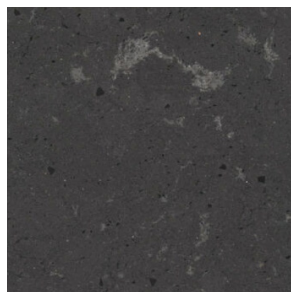

OCEAN JASPER
POLISHED
SILESTONE - QUARTZ

KENSHO
POLISHED
SILESTONE - QUARTZ

SEAPORT
SUEDE
SILESTONE - QUARTZ

OCEAN STORM
POLISHED
SILESTONE - QUARTZ

COPPER MIST
POLISHED
SILESTONE - QUARTZ

CINDER CRAZE
SUEDE
SILESTONE - QUARTZ

CHARCOAL SOAPSTONE
POLISHED - SUEDE
SILESTONE - QUARTZ

STELLAR NIGHT
POLISHED
SILESTONE - QUARTZ

CORKTOWN
SUEDE
SILESTONE - QUARTZ

ETERNAL NOIR
POLISHED
SILESTONE - QUARTZ

WHITE ZEUS
POLISHED
SILESTONE - QUARTZ