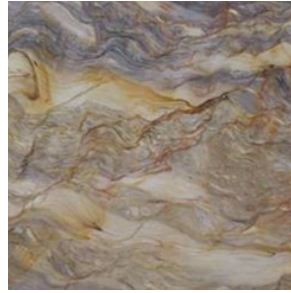

CALEDONIA
POLISHED
SENSA - GRANITE

WHITE NAPOLI
POLISHED
SENSA - GRANITE

BLACK PEARL
POLISHED - BRUSHED
GRANITE

WHITE ALAMO
POLISHED
SENSA - GRANITE

WHITE LAVA
POLISHED
SENSA - GRANITE

DELICATUS ICE
POLISHED
SENSA - GRANITE

TANGIER
POLISHED
SENSA - GRANITE

BLANCO GABRIELE
POLISHED
SENSA - GRANITE

SILVER GRAY
POLISHED
SENSA - GRANITE

VIA LATTEA
POLISHED
SENSA - GRANITE

SAN BENEDITO
POLISHED
SENSA - GRANITE

AZZURRA BAY
POLISHED
QUARTZITE

TAJ MAHAL
POLISHED
QUARTZITE

FUSION
POLISHED
QUARTZITE

NATURAL STONE EDGE PROFILES

Eased

1/2" Roundover

3/8" Double Roundover

ROYAL REEF

Dakota Genesis Series