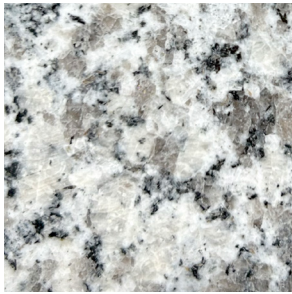

2CM Eased

2CM Bottom Bevel

Mitered

DELICATUS ICE

NATURAL STONE COLLECTION

Our natural stone collection features unique designs
showcasing the beauty of granite and quartzite.

MAJESTIC WHITE
POLISHED
SENSA - GRANITE